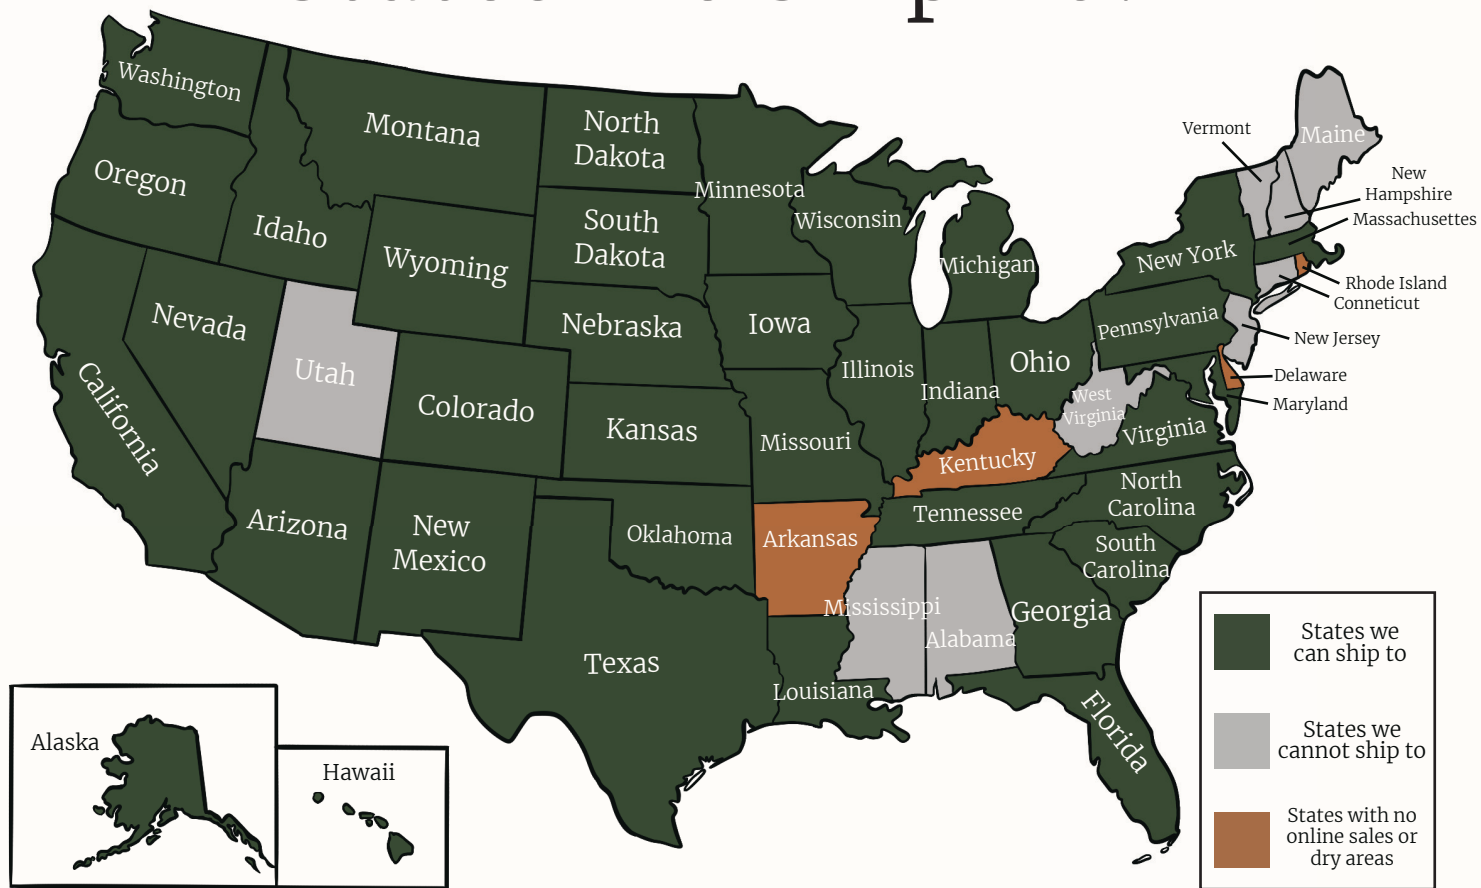

# SWEET CHEEKS WINERY

## States We Ship To:

*\*Please note an adult 21 or over must be present to sign for all deliveries.*

### States We Can Ship To:

- |              |            |            |                |                |
|--------------|------------|------------|----------------|----------------|
| Alaska       | Arizona    | California | Colorado       | Florida        |
| Georgia      | Hawaii     | Idaho      | Illinois       | Indiana        |
| Iowa         | Kansas     | Louisiana  | Maryland       | Massachusetts  |
| Michigan     | Minnesota  | Missouri   | Montana        | Nebraska       |
| Nevada       | New Mexico | New York   | North Carolina | North Dakota   |
| Ohio         | Oklahoma   | Oregon     | Pennsylvania   | South Carolina |
| South Dakota | Tennessee  | Texas      | Virginia       | Washington     |
| Wisconsin    | Wyoming    |            |                |                |

Arkansas, Delaware & Rhode Island (no online sales, must be a visiting guest)  
Kentucky (must confirm prior to shipment you are not shipping to a "dry" area)

What if the state I want to ship to isn't listed, but I know it is legal to ship there?  
Please e-mail [jessica@sweetcheekswinery.com](mailto:jessica@sweetcheekswinery.com) to let us know you are interested in shipping to a particular state.