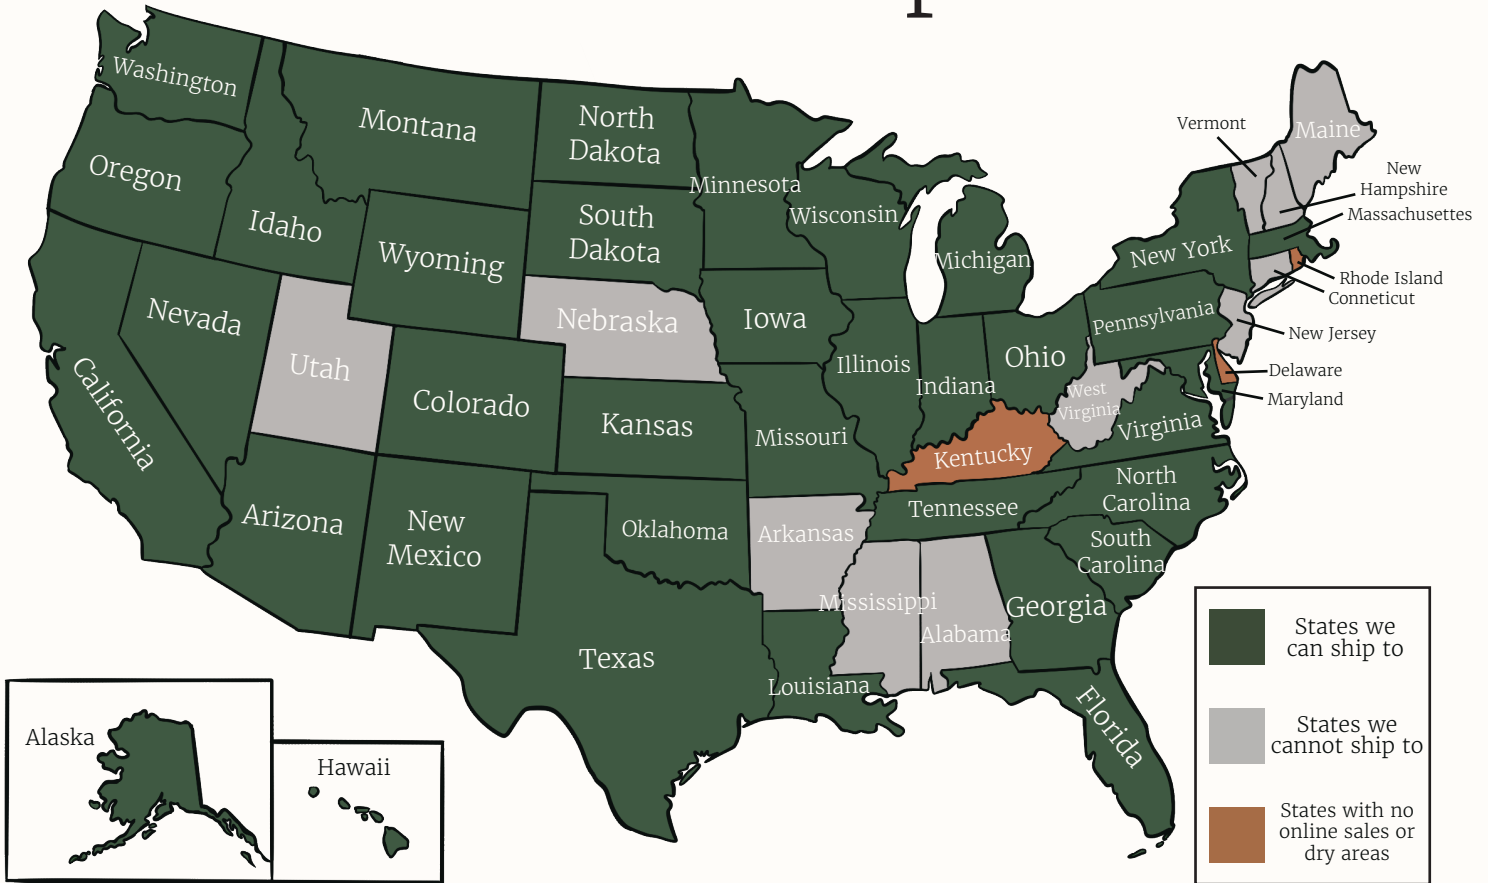

SWEET CHEEKS WINERY

States We Ship To:

**Please note an adult 21 or over must be present to sign for all deliveries.*

States We Can Ship To:

Alaska	Arizona	California	Colorado	Florida
Georgia	Hawaii	Idaho	Illinois	Indiana
Iowa	Kansas	Louisiana	Maryland	Massachusetts
Michigan	Minnesota	Missouri	Montana	Nevada
New Mexico	New York	North Carolina	North Dakota	Ohio
Oklahoma	Oregon	Pennsylvania	South Carolina	South Dakota
Tennessee	Texas	Virginia	Washington	Wisconsin
Wyoming				

Delaware & Rhode Island (no online sales, must be a visiting guest)
Kentucky (must confirm prior to shipment you are not shipping to a “dry” area)

What if the state I want to ship to isn't listed, but I know it is legal to ship there?
Please e-mail jessica@sweetcheekswinery.com to let us know you are interested in shipping to a particular state.